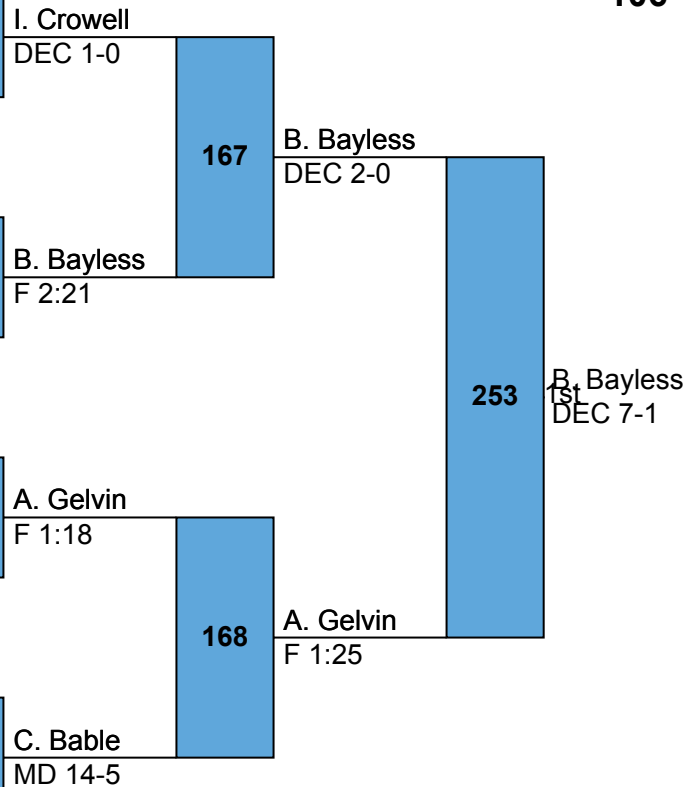

PIAA AA District X

AA
106

1-1 Isaac Crowell 10 (24-9-0)

Ft. LeBoeuf BYE	I. Crowell BYE	56

2-4 James Gulla 10 (24-9-0)

Hickory 3-2 John Wheeler 9 (23-2-0)	J. Gulla DEC 3-2	1

Northwestern
3-3 Devan Davis 11 (24-6-0)

Cochranon 1-4 Andy Dalton 10 (6-15-0)	D. Davis F 0:43	2

Harborcreek
BYE

2-1 Beau Bayless 9 (29-7-0)

Reynolds 3-1 Aaron Gelvin 10 (31-7-0)	A. Gelvin BYE	58

Greenville
BYE

1-3 Caiden Eastman 9 (22-9-0)

North East 2-3 Jules Hicklin 11 (26-3-0)	J. Hicklin TF 4:29	3

Sharon
2-2 Cory Bable 11 (19-8-0)

Grove City 3-4 Tanner Rhoades 12 (21-9-0)	C. Bable F 3:49	4

Conneaut
BYE

1-2 William Burgess 9 (24-8-0)

Union City	W. Burgess BYE	59