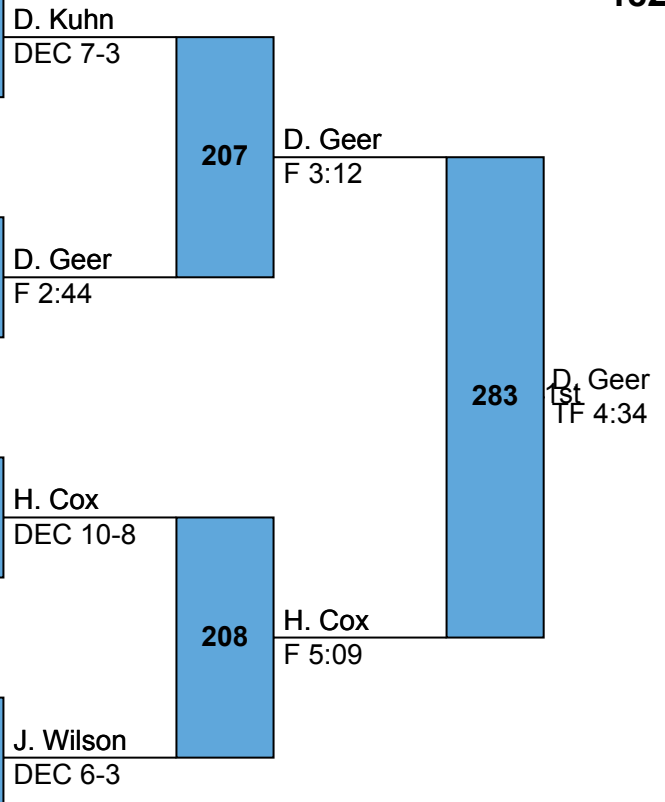

PIAA AA District X

AA
182

1-1 Dan Kuhn 12 (21-10-0)

Harborcreek		D. Kuhn	
BYE		BYE	

2-4 Solomon Daugherty 11 (20-12-0)

Lakeview	41	B. Calvin	96
3-2 Brendan Calvin 10 (27-15-0)		F 5:22	

Greenville
3-3 Jonathan Kosar 11 (13-10-0)

Conneaut	42	D. Rose	
1-4 Drew Rose 12 (18-17-0)		F 1:37	

Ft. LeBoeuf		D. Geer	97
BYE		BYE	

2-1 Dakota Geer 12 (31-0-0)

Franklin		H. Cox	
3-1 Hunter Cox 12 (23-6-0)		BYE	

Cambridge Springs		H. Cox	98
BYE		BYE	

1-3 Tyler Brooks 11 (14-11-0)

Saegertown	43	T. Brooks	
2-3 Derek Skeeahan 9 (8-11-0)		DEC 5-4	

Reynolds
2-2 Jordan Wilson 9 (22-7-0)

Sharon	44	J. Wilson	
3-4 Wyatt Owen 9 (11-12-0)		TF 4:53	

Jamestown		J. Wilson	99
BYE		DEC 6-3	

1-2 Nathaniel Kightlinger 12 (18-11-0)

Iroquois		N. Kightlinger	
		BYE